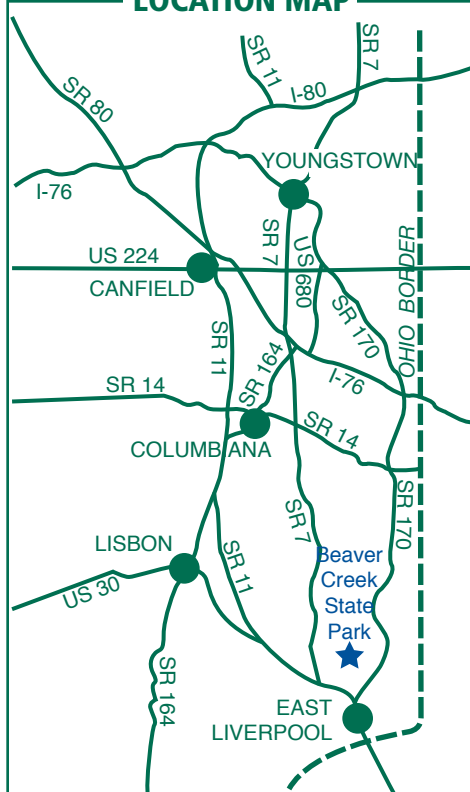

# Beaver Creek State Park

12021 Echo Dell Road  
East Liverpool, Ohio 43920

(330) 385-3091- Park Office

## LEGEND

-  Park Office
-  Latrine
-  Park Boundary
-  Picnic Area
-  Picnic Shelter
-  Hiking Trail
-  Bridle Trail Area
-  Amphitheater
-  Basketball Court
-  Playground
-  Soccer Fields
-  Archery Range and Trail

## LOCATION MAP

TRAILS	
Pine Ridge	.5 mi
Dogwood	2 mi
Fitness	.5 mi
Oak Hill	1 mi
Logan's Loop	.5 mi
Overlook	.5 mi
Upper Vondergreen	.5 mi
Vondergreen	3.5 mi
Fisherman's	.5 mi