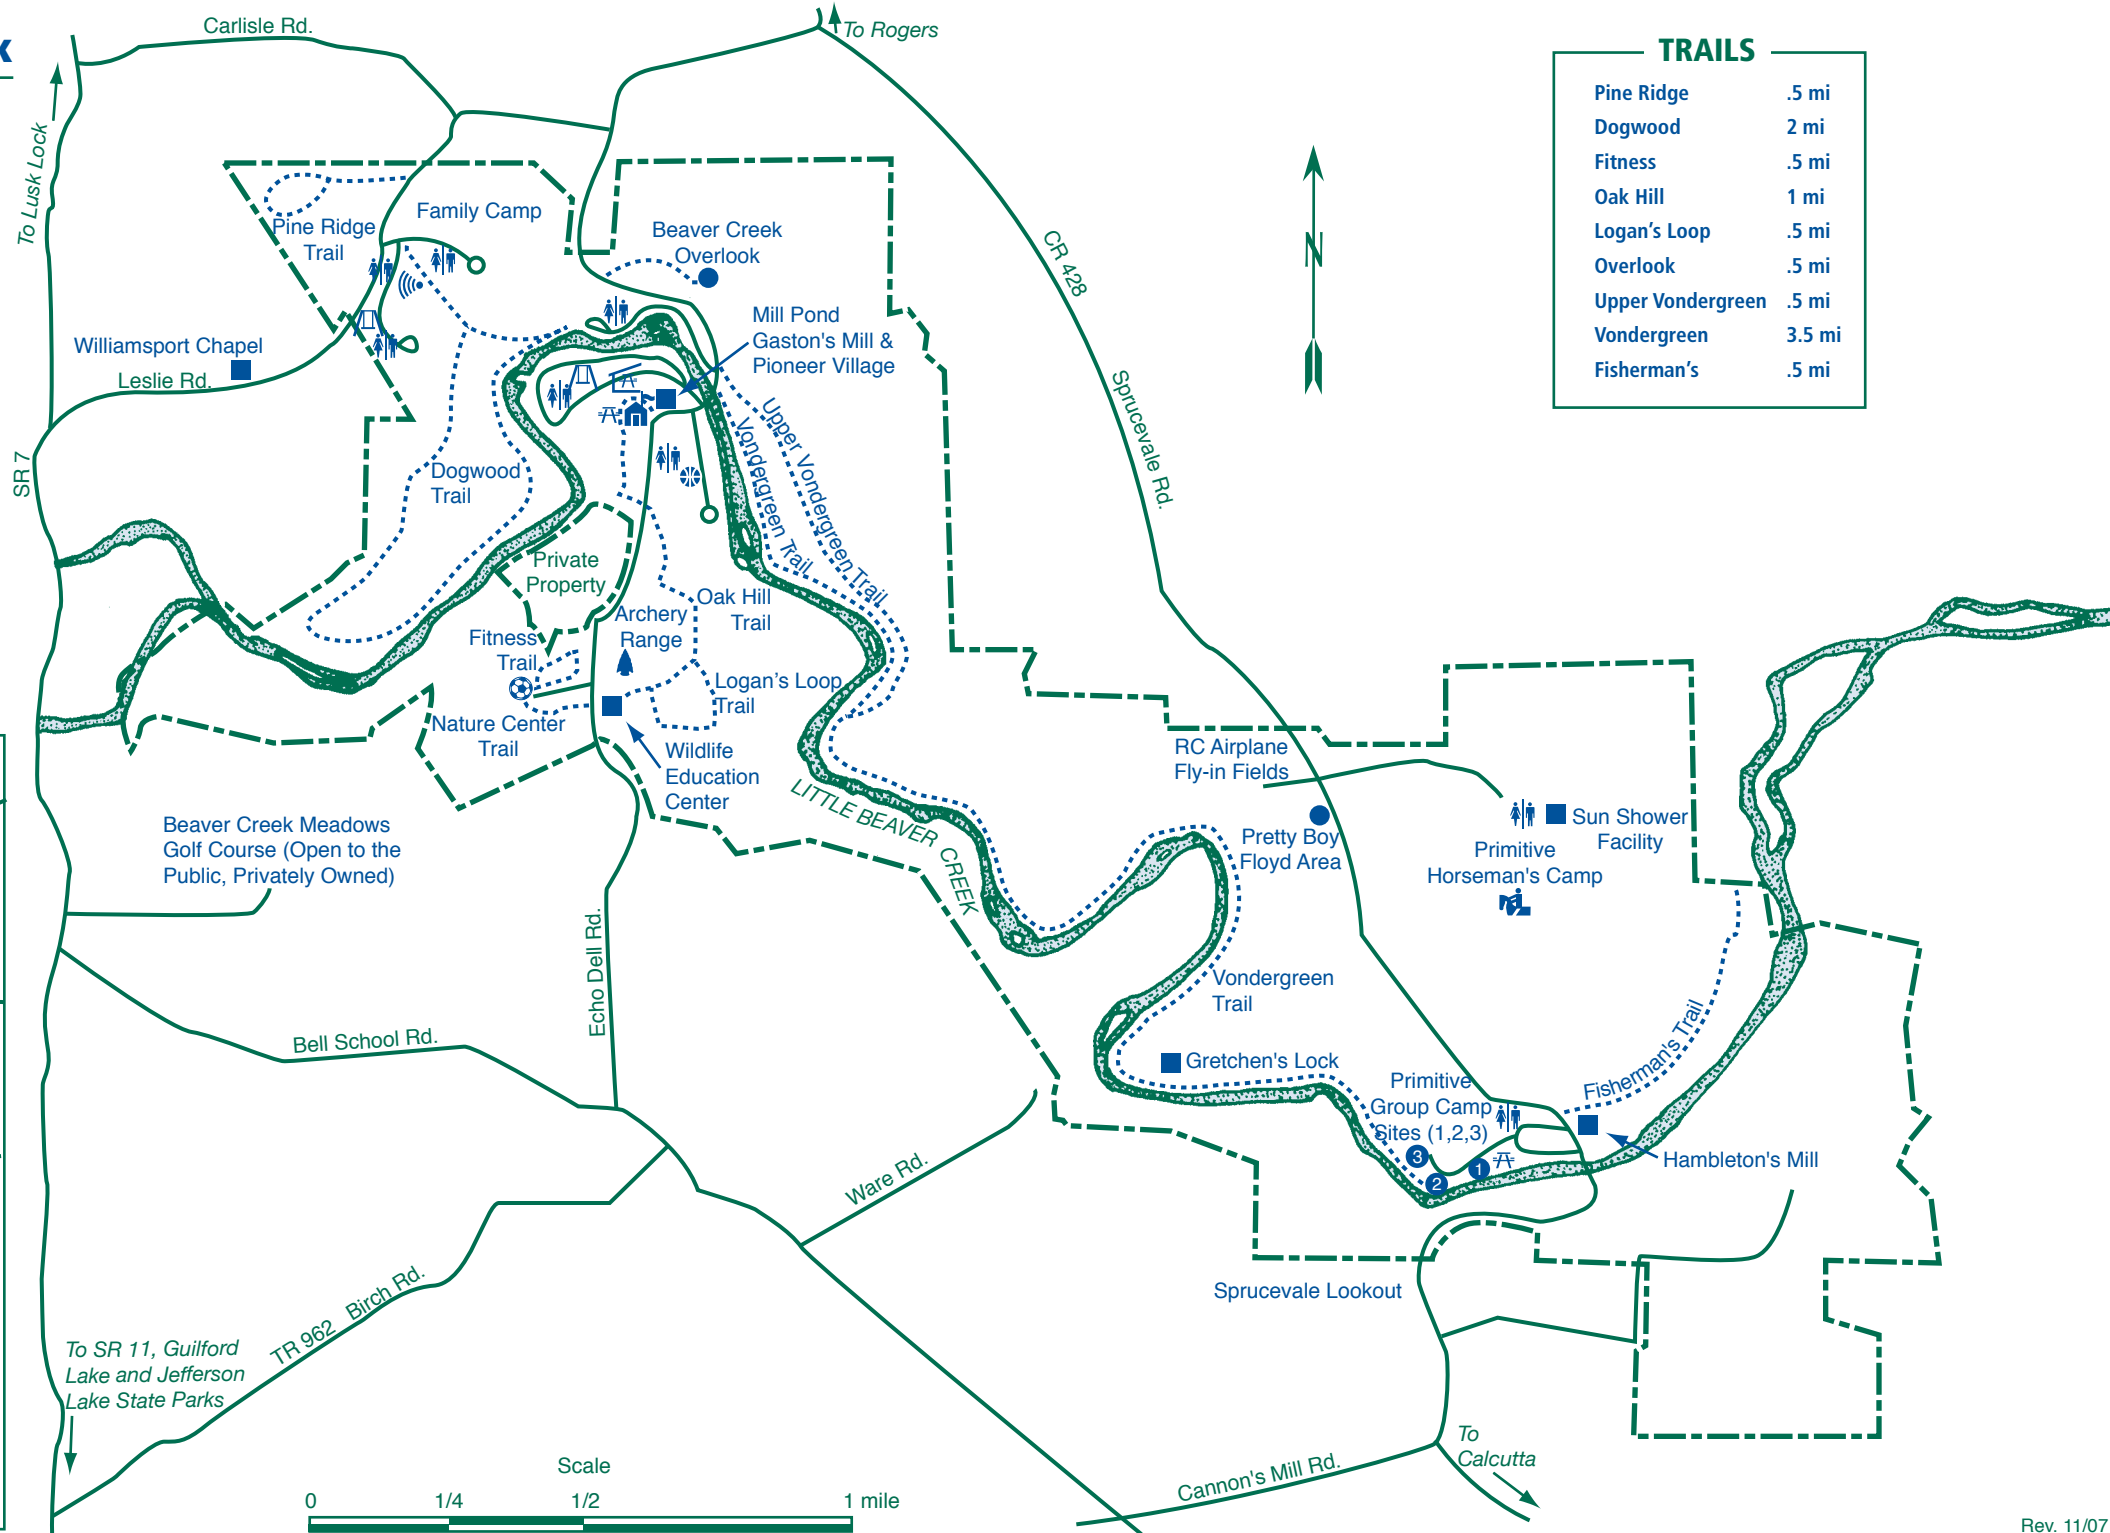

# Beaver Creek State Park

12021 Echo Dell Road  
East Liverpool, Ohio 43920

(330) 385-3091- Park Office

## LEGEND

-  Park Office
-  Latrine
-  Park Boundary
-  Picnic Area
-  Picnic Shelter
-  Hiking Trail
-  Bridle Trail Area
-  Amphitheater
-  Basketball Court
-  Playground
-  Soccer Fields
-  Archery Range and Trail

## LOCATION MAP

TRAILS	
Pine Ridge	.5 mi
Dogwood	2 mi
Fitness	.5 mi
Oak Hill	1 mi
Logan's Loop	.5 mi
Overlook	.5 mi
Upper Vondergreen	.5 mi
Vondergreen	3.5 mi
Fisherman's	.5 mi